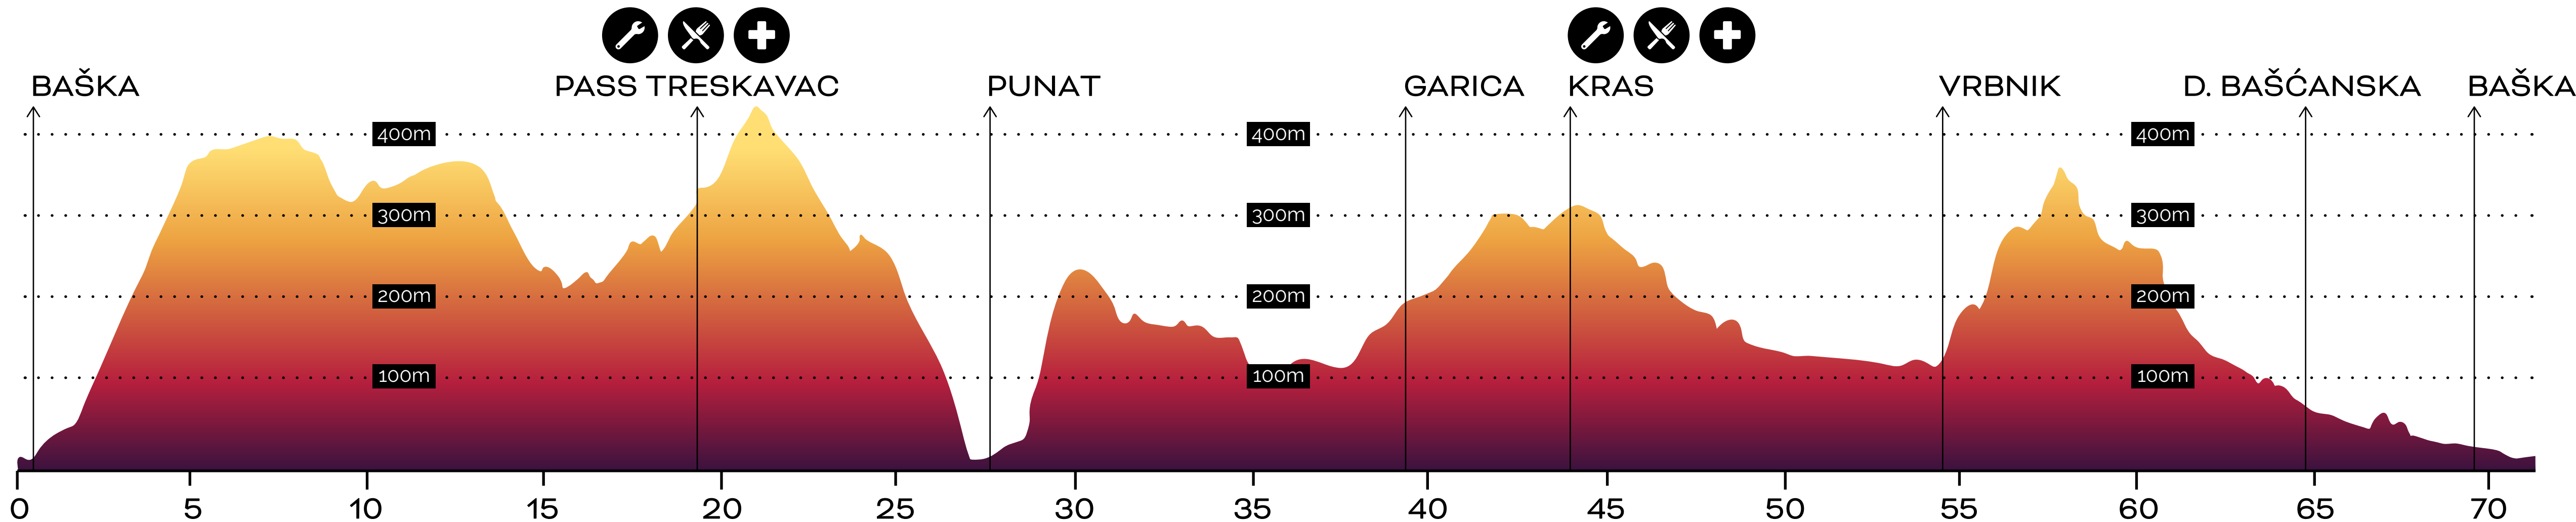

STAGE 1 - ISLAND KRK 71 km / 1750 vm

STAGE 2 - ISLAND RAB 65 km / 1120 vm

STAGE 3 - ISLAND CRES 73 km / 1650 vm

STAGE 4 - ISLAND LOŠINJ 40 km / 975 vm