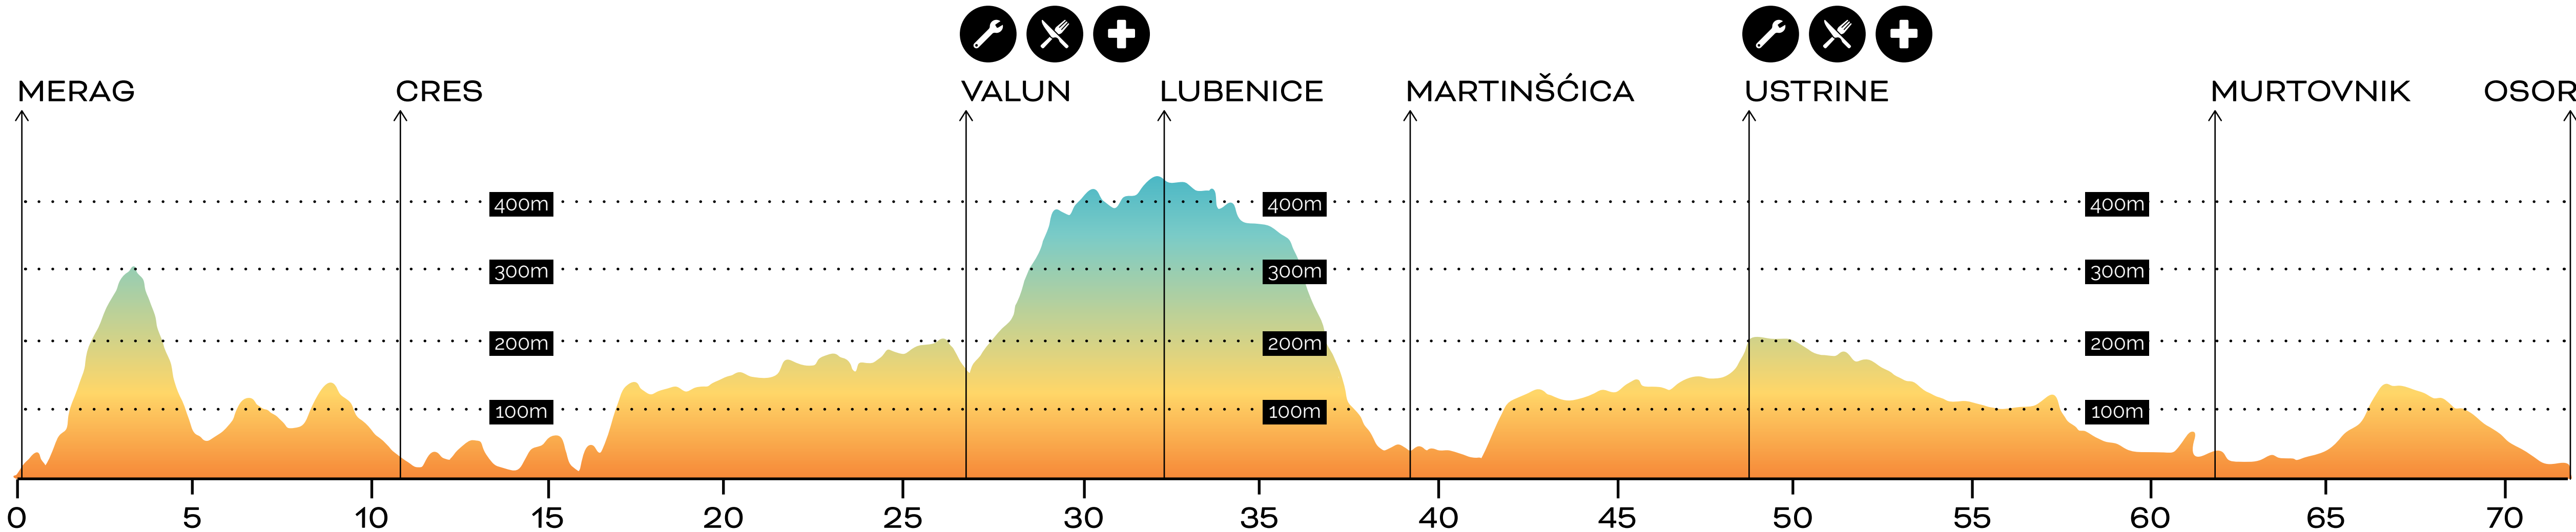

STAGE 1 - ISLAND KRK 71 km / 1750 vm

STAGE 2 - ISLAND RAB 65 km / 1120 vm

STAGE 3 - ISLAND CRES 73 km / 1650 vm

STAGE 4 - ISLAND LOŠINJ 40 km / 975 vm