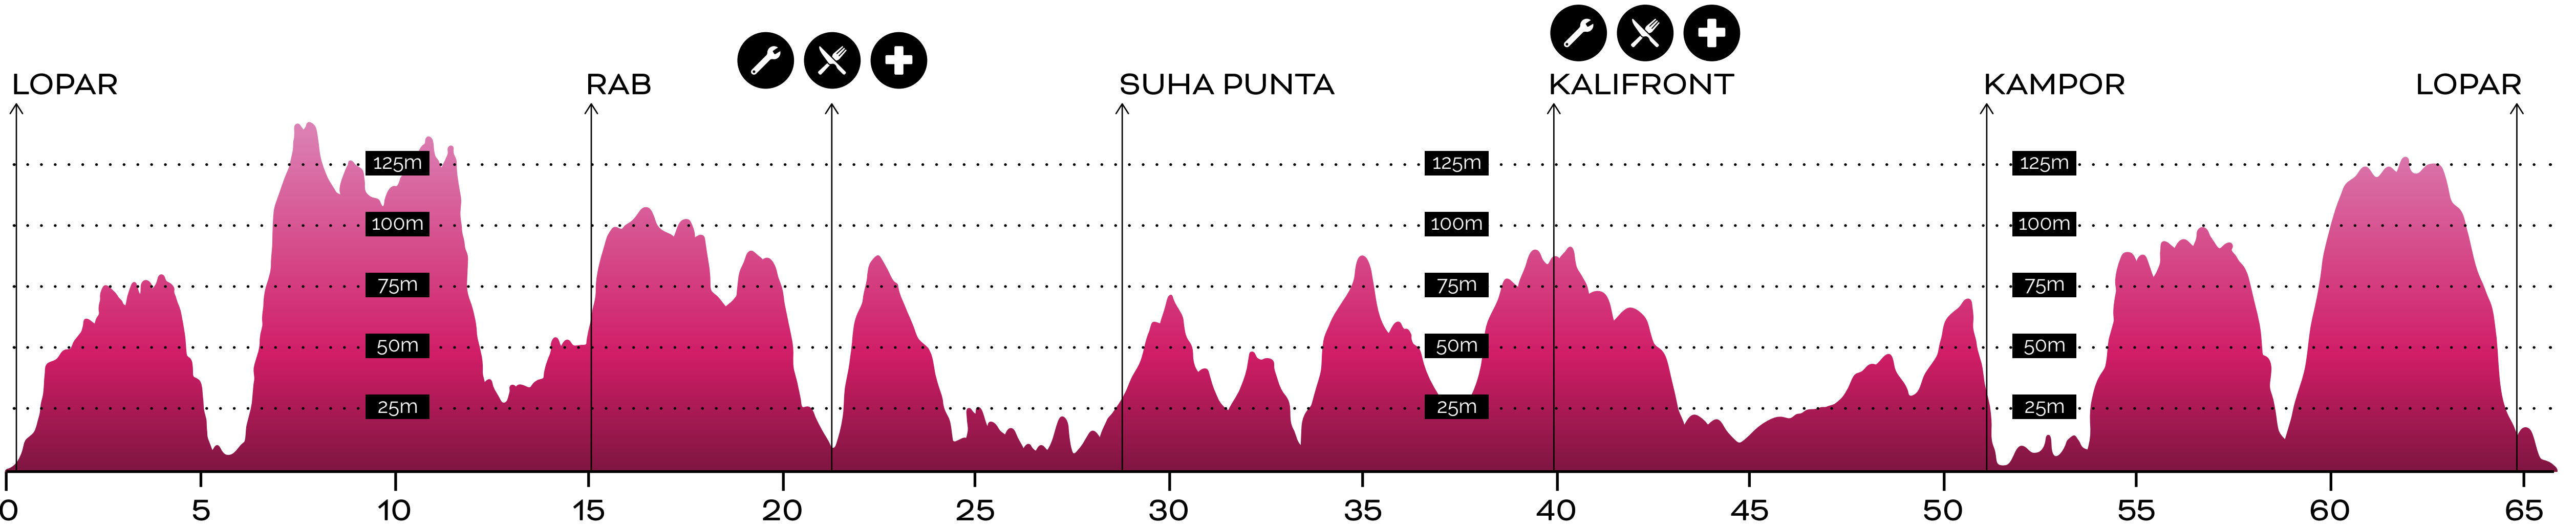

STAGE 1 - ISLAND KRK 71 km / 1750 vm

STAGE 2 - ISLAND RAB 65 km / 1120 vm

STAGE 3 - ISLAND CRES 73 km / 1650 vm

STAGE 4 - ISLAND LOŠINJ 40 km / 975 vm